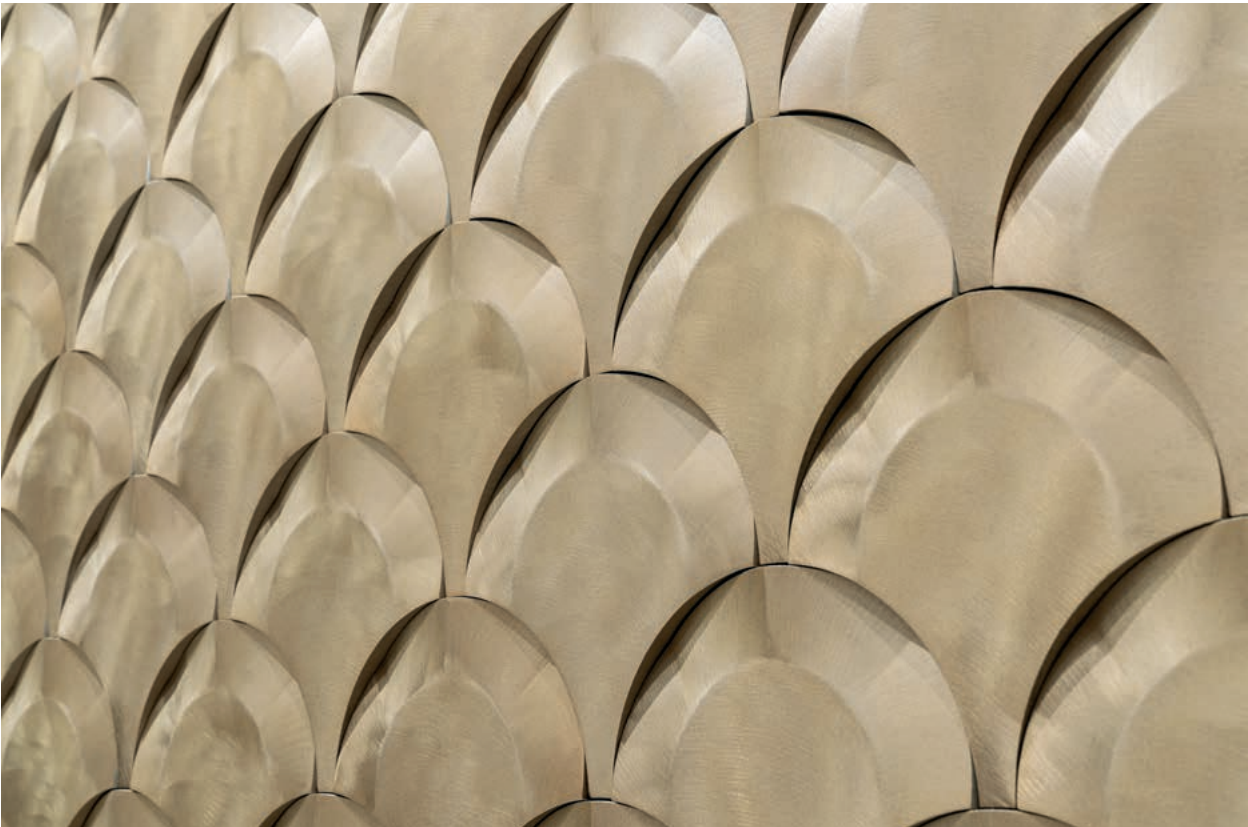

Indoor  
Wall  
Covering

Shower  
Wall  
Covering

Gloss

Wall Covering: Digit Copper

Wall Covering: Gravity Aluminium Troya Gold