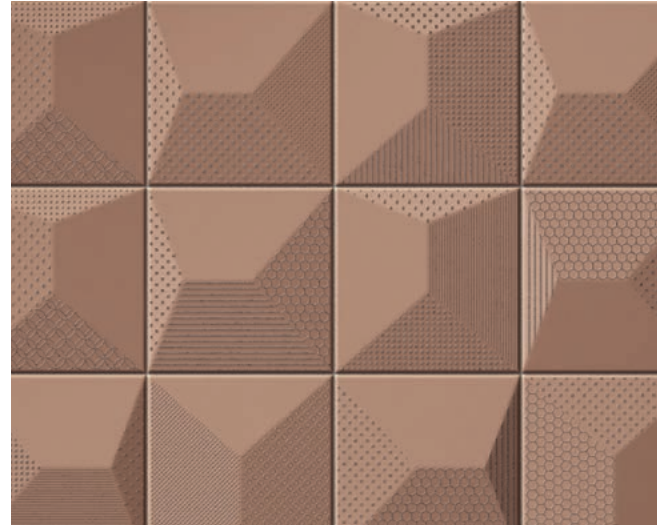

16cm x 16cm x 1,6cm

6 5/16" x 6 5/16" x 5/8"

G228

Ceramic
Wall Tile

Indoor
Wall
Covering

Shower
Wall
Covering

Moderate
Color
Variation

Matt

Relief