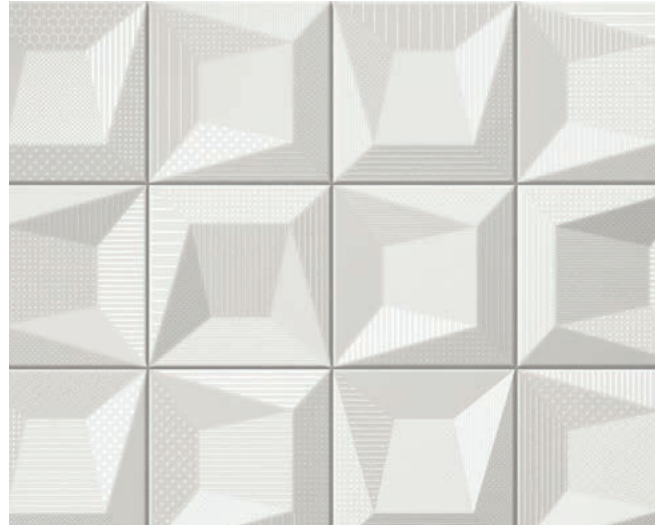

16cm x 16cm x 1,6cm

6 5/16" x 6 5/16" x 5/8"

G228

Ceramic
Wall Tile

Indoor
Wall
Covering

Shower
Wall
Covering

Moderate
Color
Variation

Matt

Relief