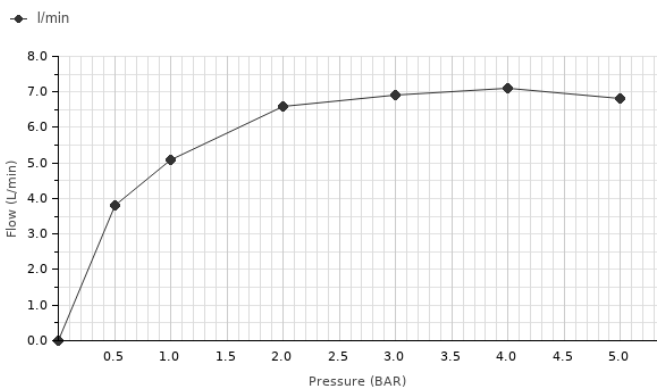

### Description

Single lever bidet mixer 3/8". Ø25 mm.ceramic cartridge. Connection 3/8" and length of hoses 400 mm. "Plus" aerator. Flow rate 7.5 l/min. at 3 bar.

### Flow rate diagramme

Pressure (bar)	0	0.5	1	2	3	4	5
Flow - l/min (±15%)	0	3.8	5.1	6.6	6.9	7.1	6.8